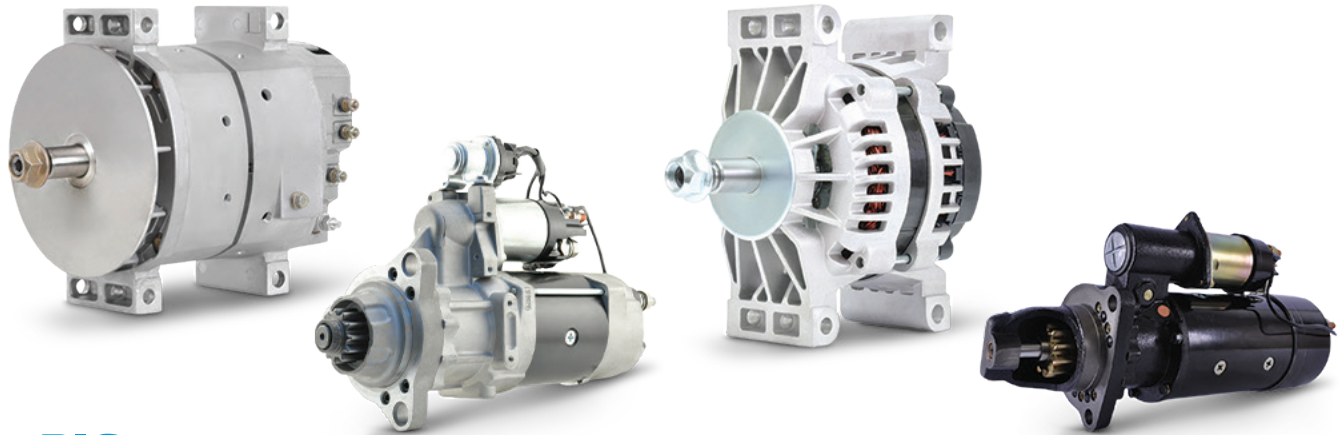

ALL-MAKES PARTS AND SERVICE

EXPECT MORE SAVINGS – NOVEMBER THROUGH DECEMBER

V-BELTS

- Extended life: Reinforced rubber compound
- Higher horsepower performance

.53" Width, 59" Effective Length
PN: 1201-17591

SPECIAL PRICING ON RIG TOUGH ALTERNATORS AND STARTERS

PN	DESCRIPTION	X-REF	PRICE
ALTERNATORS			
90-01-4297	Type 22, 12V, 145A, J180 Mount	19020310, 10459190	\$179.99 with Core Return
90-01-4393	Type 22, 12V, 145A, Pad Mount	19020889, 10459321	\$249.99 with Core Return
90-01-4516	Type 36, 12V, 170A, Pad Mount	8600127, 8700047	\$299.99 with Core Return
90-01-4576	Type 24, 12V, 160A, J180 Mount	8600310, 61010753	\$175.99 with Core Return
90-01-4577	Type 24, 12V, 160A, Pad Mount	8600889, 61010752	\$179.99 with Core Return
90-01-4699	Type 40, 12V, 240A, Pad Mount	8600338	\$389.99 with Core Return
90-01-4723	Type 28, 12V, 200A, Pad Mount	8600314, 8700088	\$299.99 with Core Return
STARTERS			
91-01-4508	Type 42, 12V, 11 Tooth	1990490, 10461053	\$275.99 with Core Return
91-01-4622	Type 38, 12V, 12 Tooth with IMS Switch	8200005, 8300005	\$295.99 with Core Return
91-01-4623	Type 38, 12V, 10 Tooth	8200077, 8300024	\$265.99 with Core Return
91-01-4712	Type 39, 12V, 11 Tooth with OCP	8200289, 8300009	\$215.99 with Core Return
91-01-4759	Type 39, 12V, 11 Tooth with IMS Switch	8200308, 61010754	\$249.99 with Core Return
91-01-4760	Type 39, 12V, 12 Tooth with 46mm Diameter Gear, IMS Switch and OCP	8200433, 8300007	\$229.99 with Core Return
91-01-4761	Type 39, 12V, 12 Tooth with 43.5mm Diameter Gear, IMS Switch and OCP	8200434, 8300084	\$295.99 with Core Return