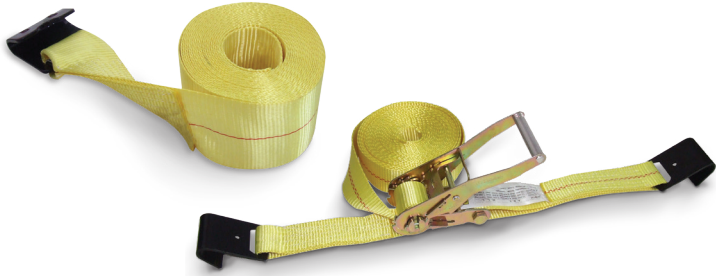

\$23⁹⁹

12 Ribs, 1.65" Width, 85.8" Effective Length
PN: 1201-4120858

\$59⁹⁹

LOAD BARS

PN: 9453001

- Steel load lock with PVC footpad
- 89"– 104" Length
- X-Ref: Kinedyne 10085, Ancra 48407-10

\$19⁴⁹

PN: 9454001

- Extra long steel load lock with PVC footpad
- 97"– 112" Length
- X-Ref: Kinedyne 10085XL

\$21⁴⁹

BIG SAVINGS ON OUR RIG TOUGH BATTERY

Commercial vehicles require nothing less than the most powerful, reliable and durable batteries. The Rig Tough® heavy-duty Group 31 Battery offers excellent starting power and reserve capacity, resulting in higher performance.

GROUP 31 BATTERY

PN: C31-950STA

- 950 CCA
- 180 RC
- 12-Month warranty

\$79⁹⁹
with Core Return

LED WORK LIGHT

Pocket Folding
PN: BZ431-5

- 600 Lumens
- Rechargeable

\$29⁵⁰

CARGO STRAPS

PN: 9446001

- 4" x 30' Polyester with flat hook
- Unit-rated strength: 7.5 tons
- X-Ref: Ancra 43795-10-30

\$15⁹⁹

PN: 9446002

- 2" x 30' Polyester with flat hook and ratchet
- Unit-rated strength: 4.6 tons
- X-Ref: Ancra 45982-11